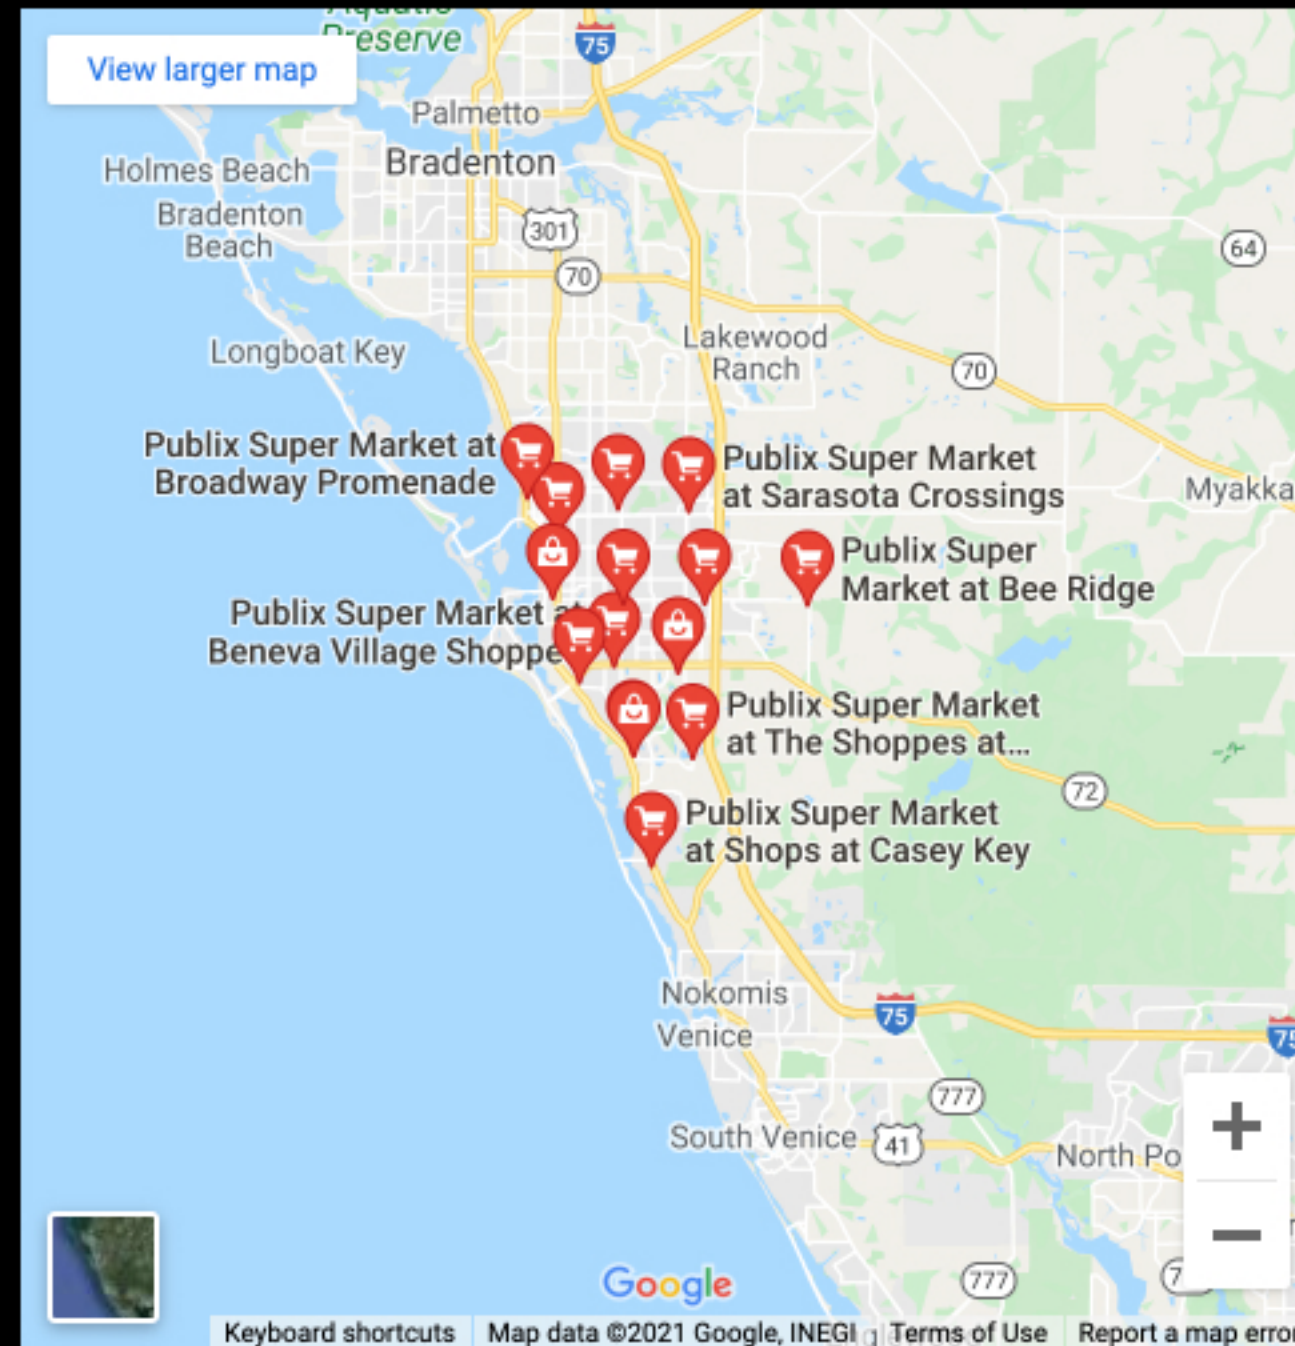

Send A Message

Name Email

Choose File No file chosen

Send

Contact

800 Smith Drive, City, State, 00000

Email: ContactLogoCompany@logo.com

Phone: 800-000-0000

Fax: 700.000.0000

Links

- Home Products Solutions Services Support Resources About Privacy Policy